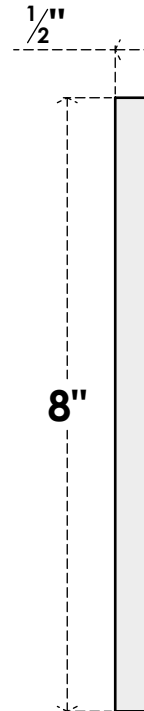

# ROSP080X080X050SDG12

8"W X 8"H X 1/2"P STANDARD SEDGWICK SPIRAL ROSETTE WITH SQUARE EDGE, ARCHITECTURAL GRADE PVC

**FRONT**

**SIDE**

EKENA MILLWORK  
2300 WEST MAIN ST.  
CLARKSVILLE, TX 75426  
TOLL FREE: 866-607-0453  
WWW.EKENAMILLWORK.COM

**NOTES**

1. INSTALLATION TO BE COMPLETED IN ACCORDANCE WITH MANUFACTURER'S SPECIFICATIONS.
2. DRAWING MAY NOT BE TO SCALE
3. THIS DRAWING IS INTENDED FOR DESIGN AND PLANNING PURPOSES ONLY.
4. ALL INFORMATION CONTAINED HEREIN WAS CURRENT AT THE TIME OF DEVELOPMENT BUT MUST BE REVIEWED AND APPROVED BY THE PRODUCT MANUFACTURER TO BE CONSIDERED ACCURATE.
5. ARCHITECTURAL GRADE PVC PRODUCTS ARE MADE FROM EXPANDED CELLULAR PVC AND COME NATURALLY WHITE BUT MAY BE PAINTED