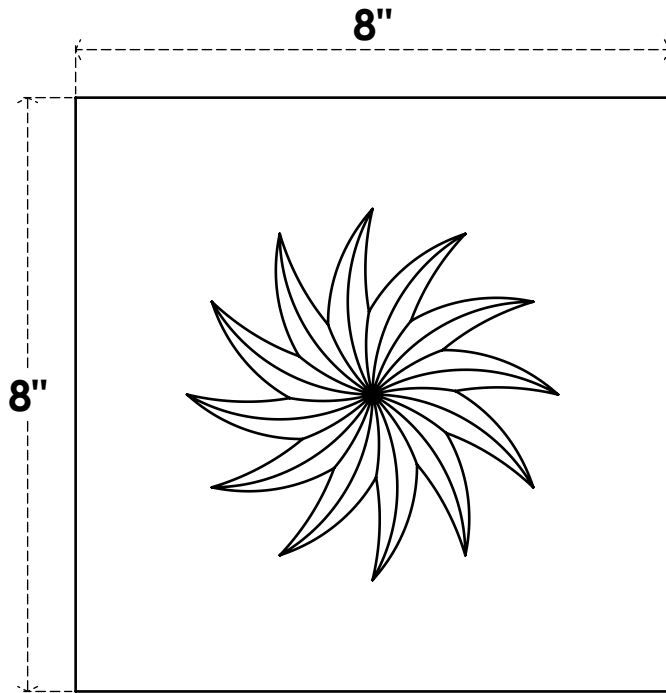

# ROSP080X080X050SDG12

8"W X 8"H X 1/2"P STANDARD SEDGWICK SPIRAL ROSETTE WITH SQUARE EDGE, ARCHITECTURAL GRADE PVC

**FRONT**

**SIDE**

EKENA MILLWORK  
2300 WEST MAIN ST.  
CLARKSVILLE, TX 75426  
TOLL FREE: 866-607-0453  
WWW.EKENAMILLWORK.COM